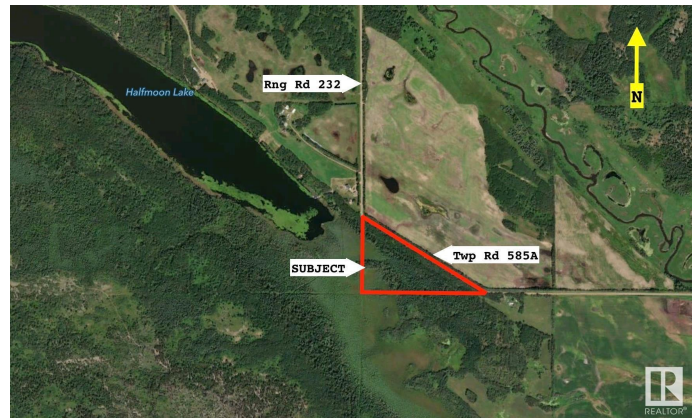

\$134,900 - 585a Rge Rd 232, Rural Thorhild County

MLS® #E4442397

\$134,900

0 Bedroom, 0.00 Bathroom,
Rural on 19.00 Acres

None, Rural Thorhild County, AB

Have you always dreamed of living on a large acreage close to a lake? This is your chance to own a spectacular parcel of land, just adjacent to Halfmoon Lake Nature Area! This 19 acre treed parcel featuring access from a municipally maintained road, as well as an approach, is an ideal spot to build your country home. Excellent proximity to Highway 28 & 18, and is 24km northwest of the town of Redwater, and only 58km north of Edmonton.

Essential Information

MLS® #	E4442397
Price	\$134,900
Bathrooms	0.00
Acres	19.00
Type	Rural
Sub-Type	Vacant Lot/Land
Status	Active

Community Information

Address	585a Rge Rd 232
Area	Rural Thorhild County
Subdivision	None
City	Rural Thorhild County
County	ALBERTA
Province	AB
Postal Code	T0A 2R0